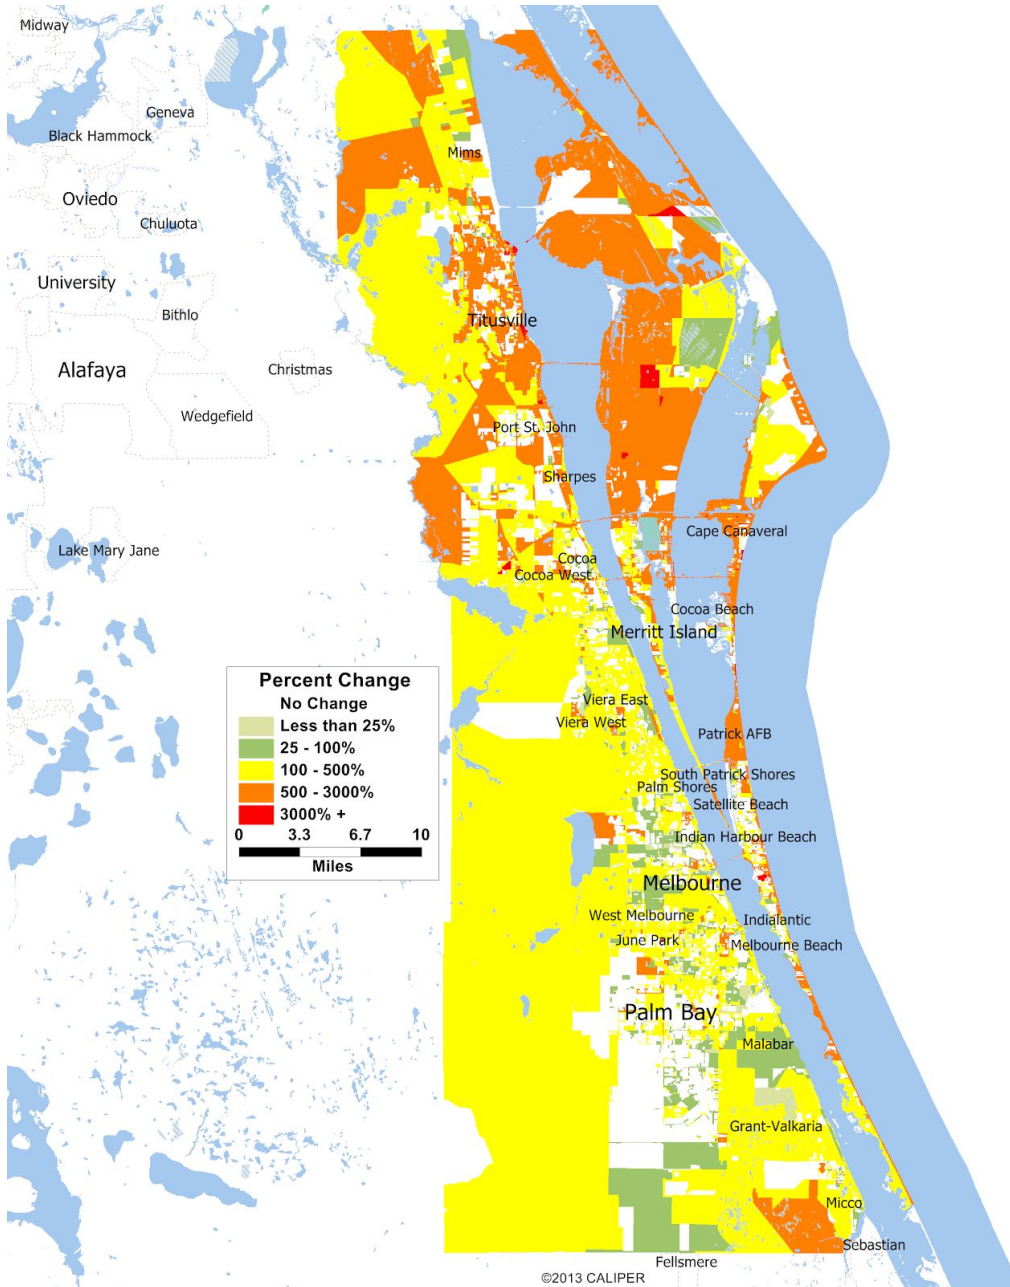

**Event:** SpaceX Falcon Heavy Launch

**Date:** February 6<sup>th</sup> 2018

**Location:** Kennedy Space Center LC-39A

**Methodology:** Compare Launch Day population to non-launch day population – February 6<sup>th</sup> and February 1<sup>st</sup>, 2018. Visitor defined as having a Home Location of 50 miles or greater from Brevard County.

\*Brevard County shown

**Key Findings:**

The SpaceX Heavy Launch brought an influx of visitors to Brevard County. The majority of those visitors flocked to the highlighted areas above. Titusville saw the largest growth due to its proximity to Kennedy Space Center.

The analysis saw a projected total of **114,543 additional visitors in Brevard County on launch day.**